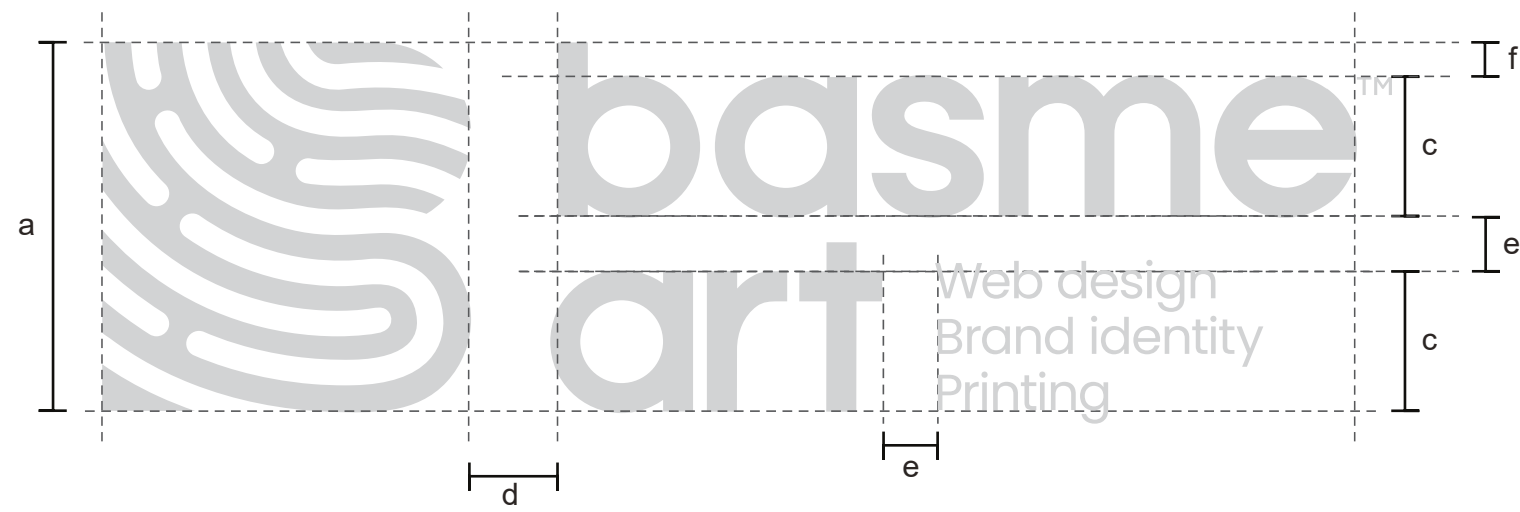

WWW.BASMEART.COM

القديم old

الجديد new

THE LOGO WAS DESIGNED BASED ON THE COMPANY'S NAME AND ITS WORKING CONCEPT, WHICH IS THE FINGERPRINT INSIDE THE LETTER "B". IT WAS CREATED IN A MODERN AND COHESIVE MANNER. THE FINGERPRINT SYMBOLIZES MULTIPLE MEANINGS SUCH AS UNIQUENESS, TRUST, NON-REPETITION, HONESTY, AND ATTENTION TO DETAIL.