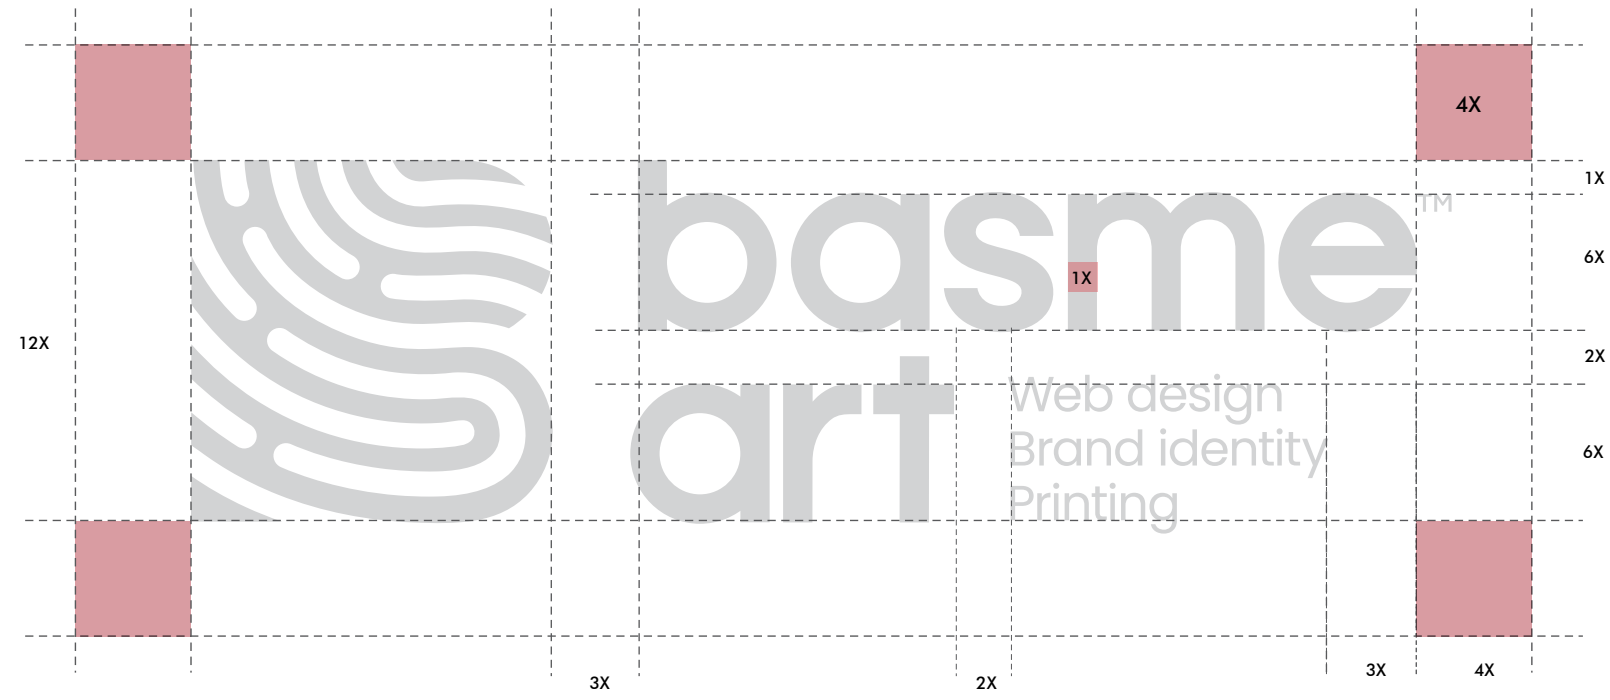

WWW.BASMEART.COM

القديم old

الجديد new

THE LOGO WAS DESIGNED BASED ON THE COMPANY'S NAME AND ITS WORKING CONCEPT, WHICH IS THE FINGERPRINT INSIDE THE LETTER "B". IT WAS CREATED IN A MODERN AND COHESIVE MANNER. THE FINGERPRINT SYMBOLIZES MULTIPLE MEANINGS SUCH AS UNIQUENESS, TRUST, NON-REPETITION, HONESTY, AND ATTENTION TO DETAIL.

GOLDEN RATIO

MAIN LOGO

الشعار الرئيسي

EN  
POPPINS