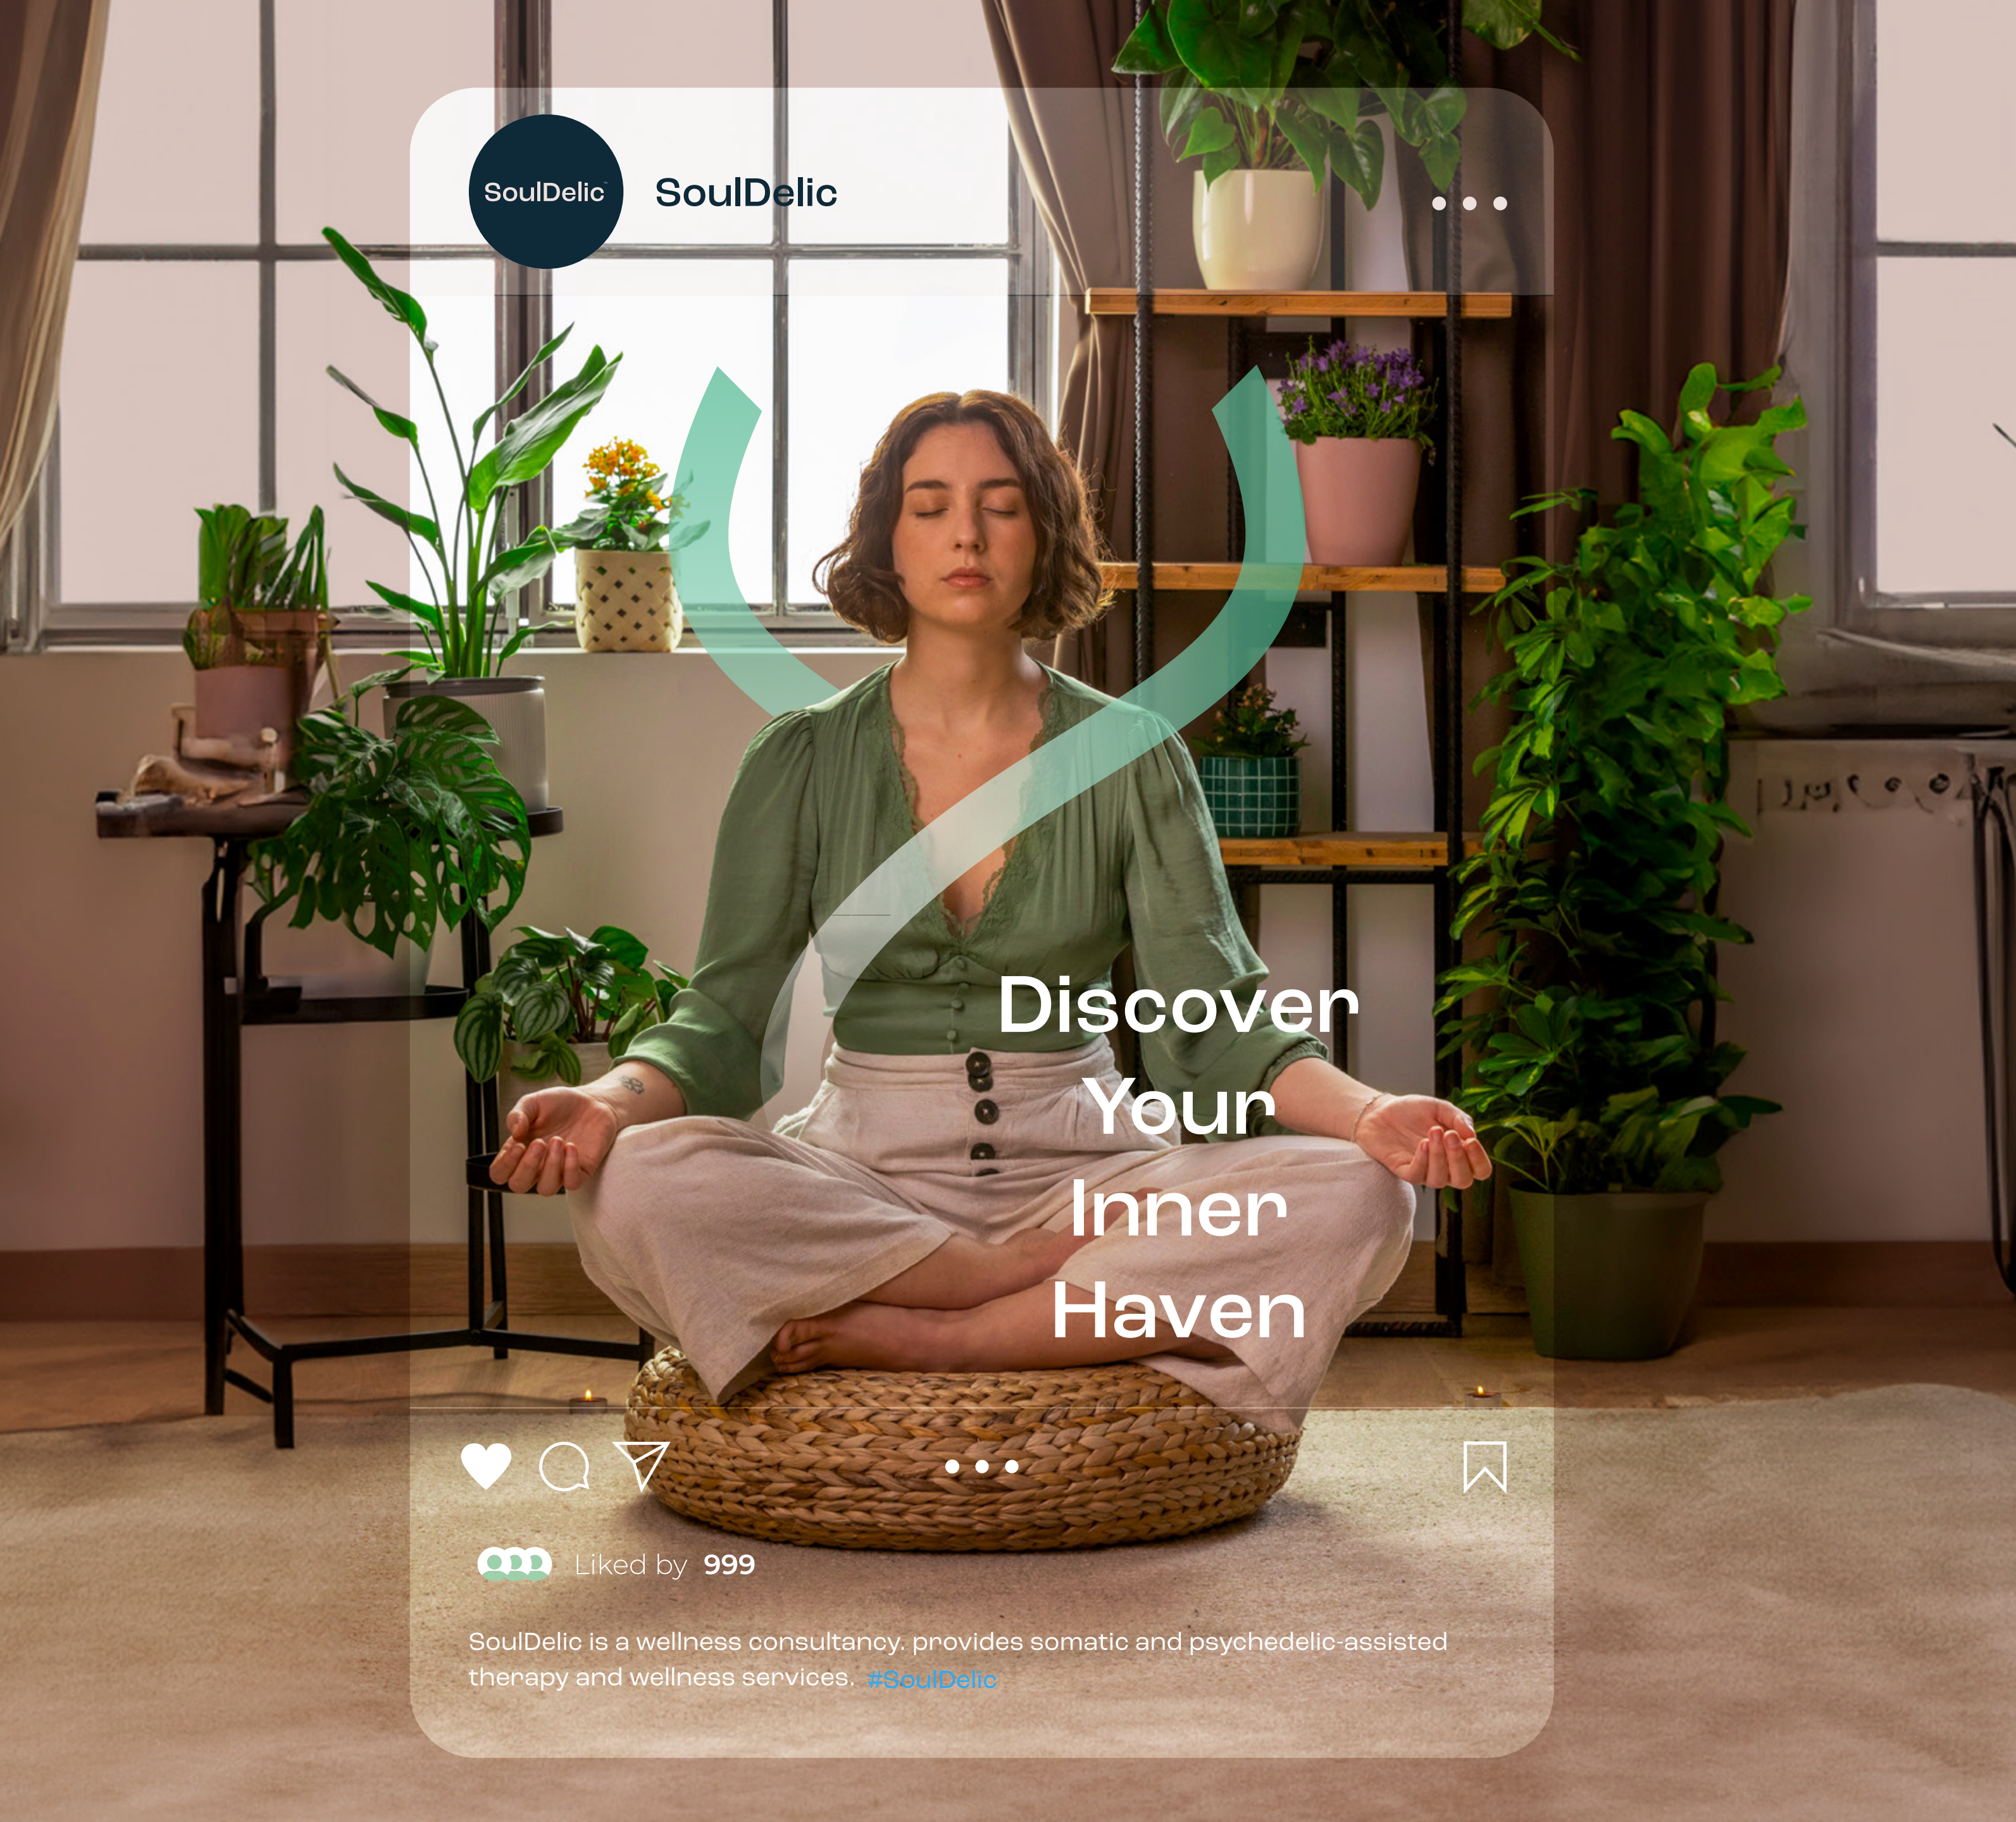

Discover Your Inner Haven

SoulDelic

Discover
Your
Inner
Haven

Liked by 999

SoulDelic is a wellness consultancy. provides somatic and psychedelic-assisted therapy and wellness services. [#SoulDelic](#)