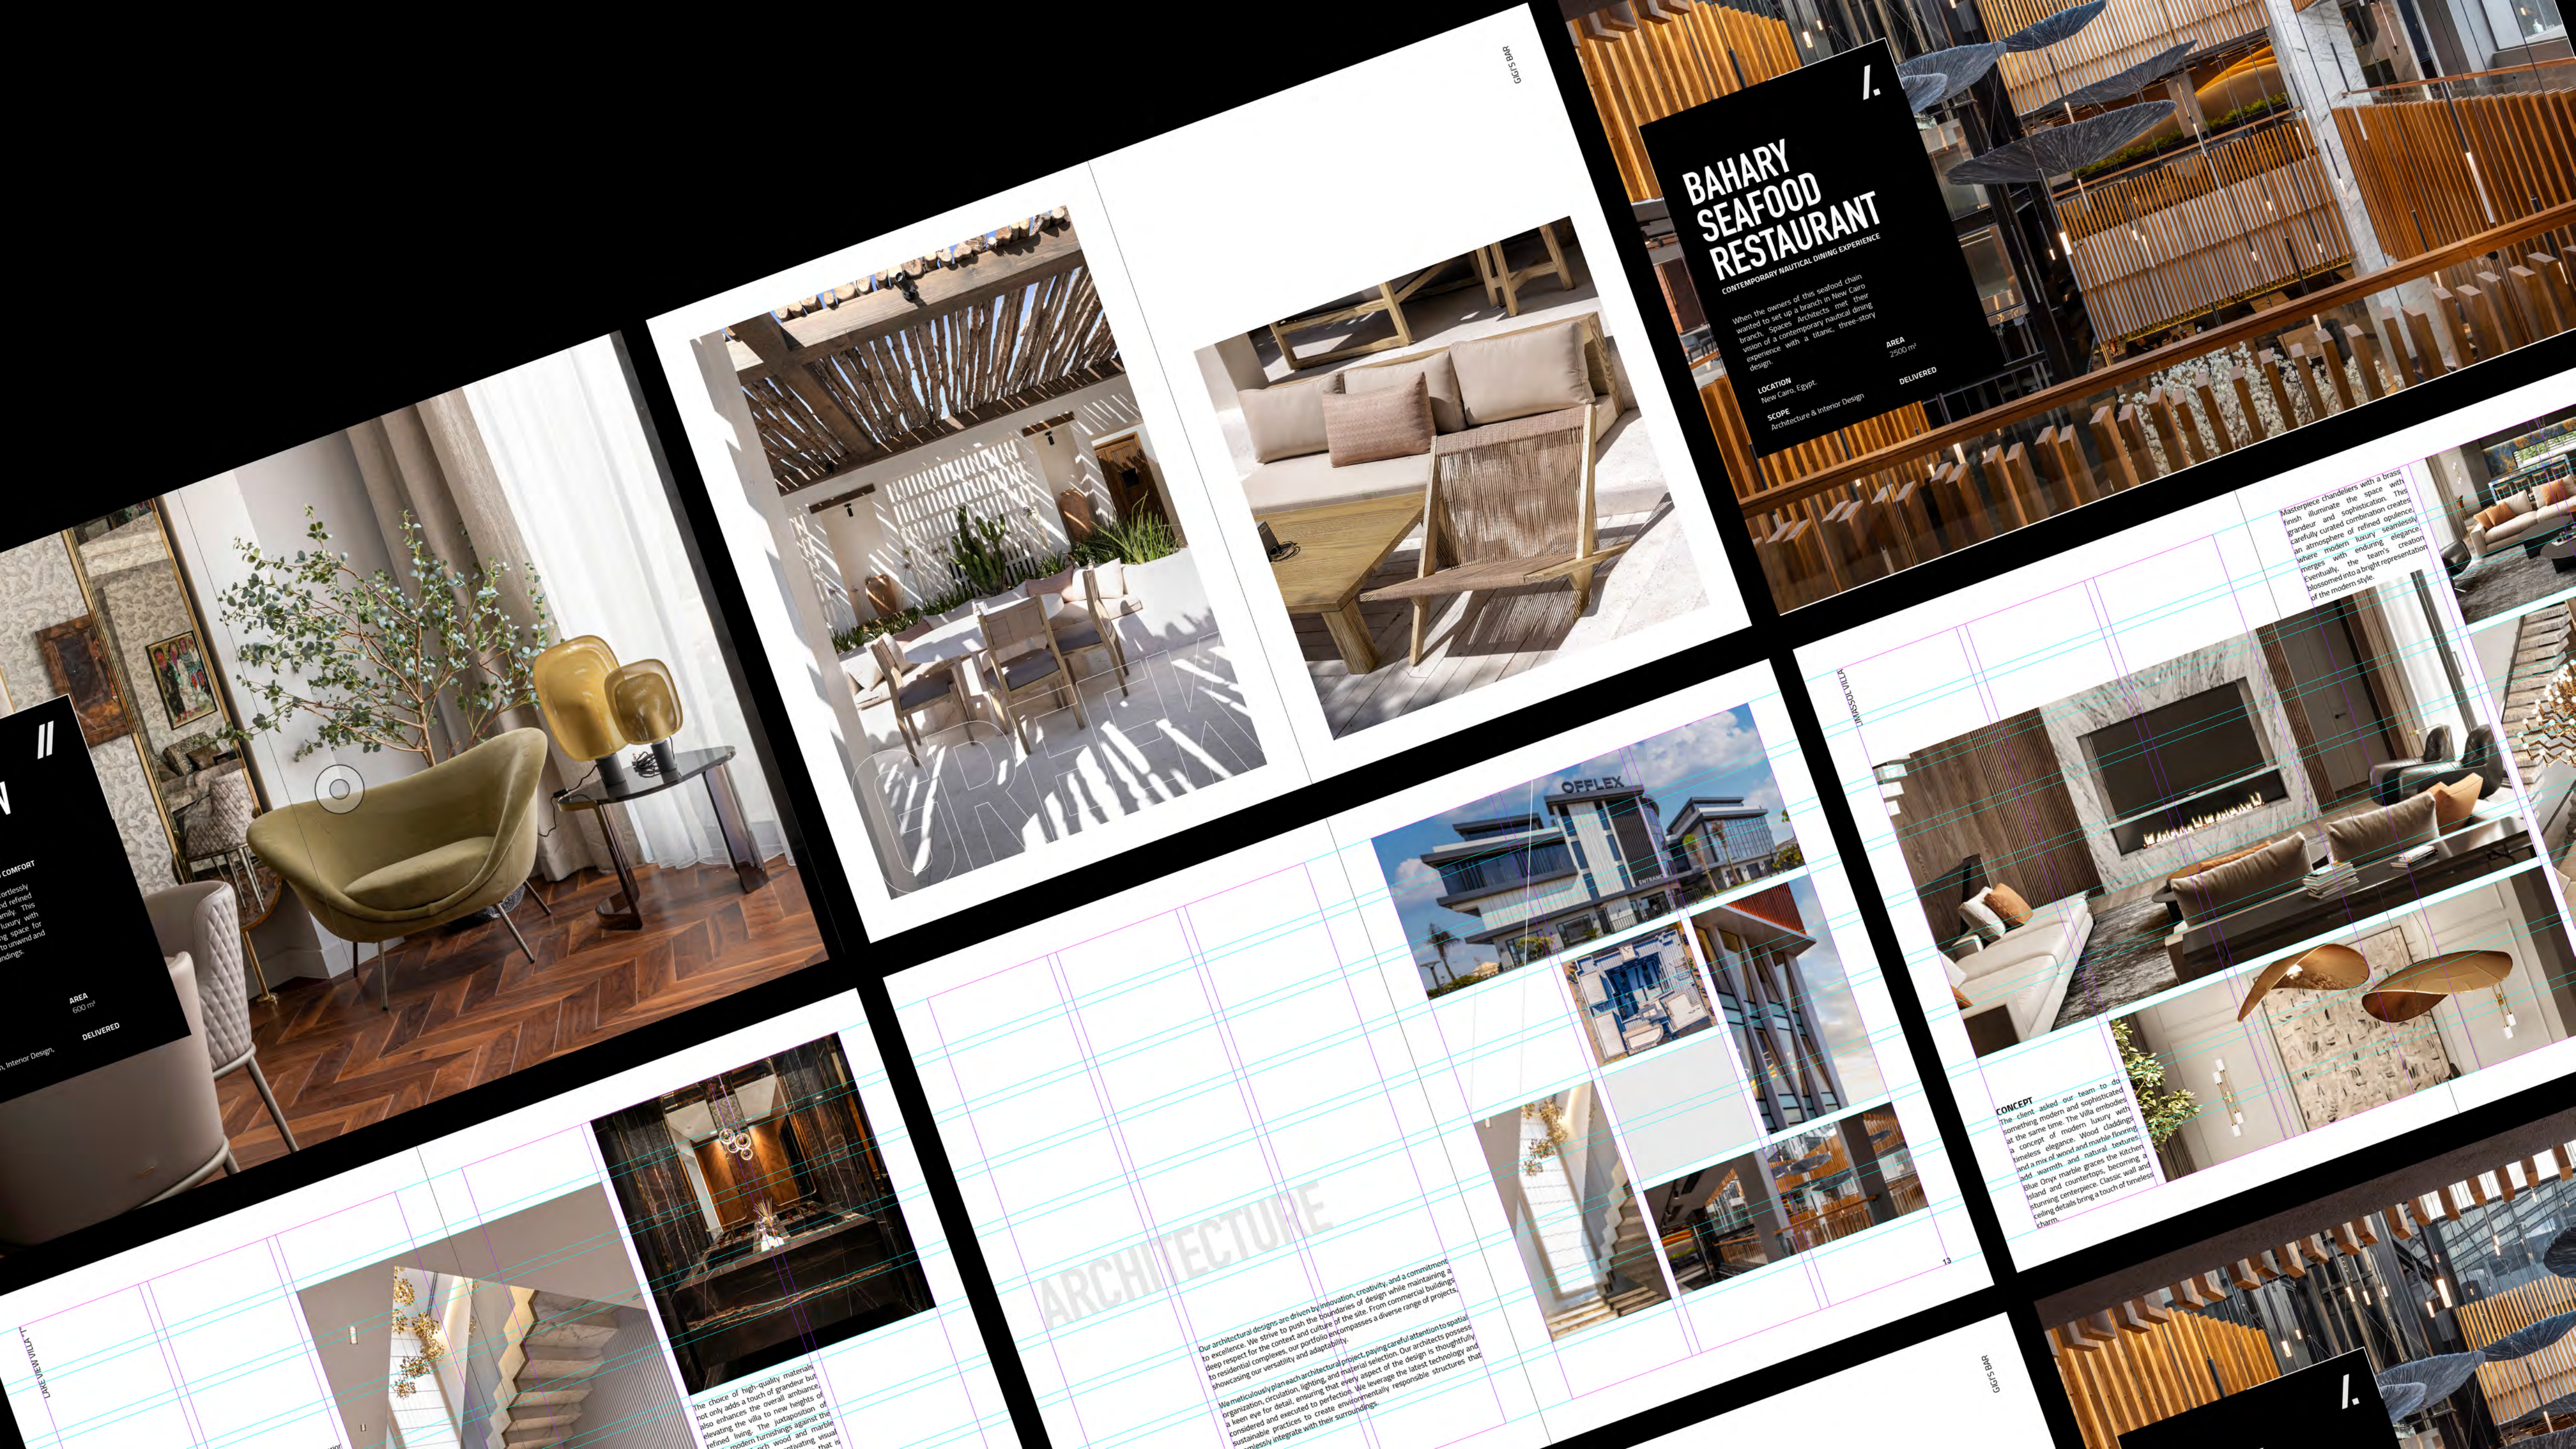

COMFORT
effortlessly refined, this family-friendly luxury space for ground and endings.
AREA
600 m²
DELIVERED
Architecture & Interior Design.

BAHARY SEAFOOD RESTAURANT
CONTEMPORARY NAUTICAL DINING EXPERIENCE

When the owners of this seafood chain wanted to set up a branch in New Cairo, Architects met their vision of a contemporary nautical dining experience with a titanic, three-story design.

LOCATION
New Cairo, Egypt

SCOPE
Architecture & Interior Design

AREA
2500 m²

DELIVERED