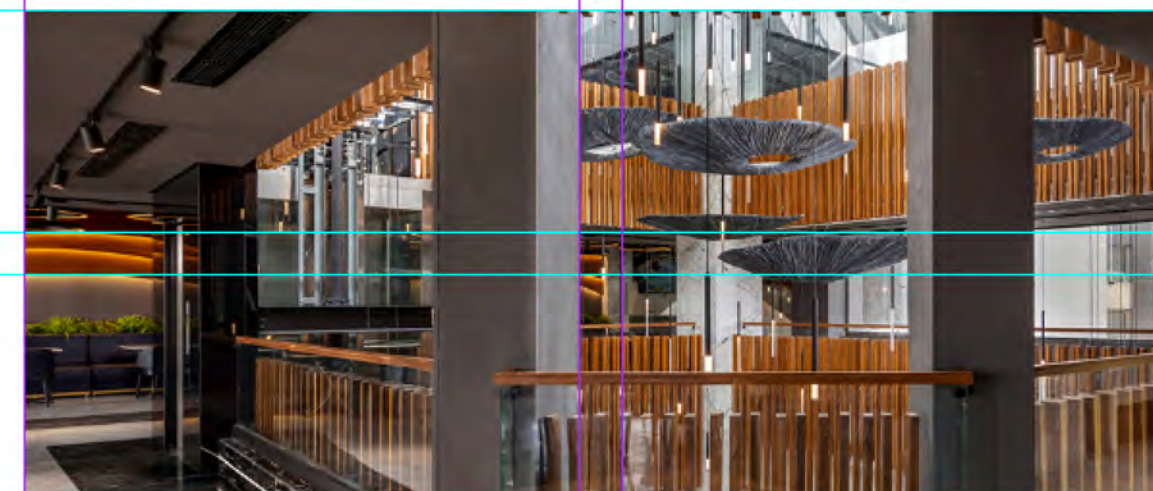

SPACES
ARCHITECTS

ARCHITECTURE

Our architectural designs are driven by innovation, creativity, and a commitment to excellence. We strive to push the boundaries of design while maintaining a deep respect for the context and culture of the site. From commercial buildings to residential complexes, our portfolio encompasses a diverse range of projects, showcasing our versatility and adaptability.

We meticulously plan each architectural project, paying careful attention to spatial organization, circulation, lighting, and material selection. Our architects possess a keen eye for detail, ensuring that every aspect of the design is thoughtfully considered and executed to perfection. We leverage the latest technology and sustainable practices to create environmentally responsible structures that seamlessly integrate with their surroundings.