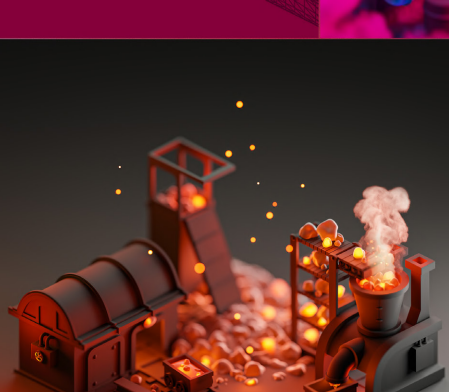

oil derrick