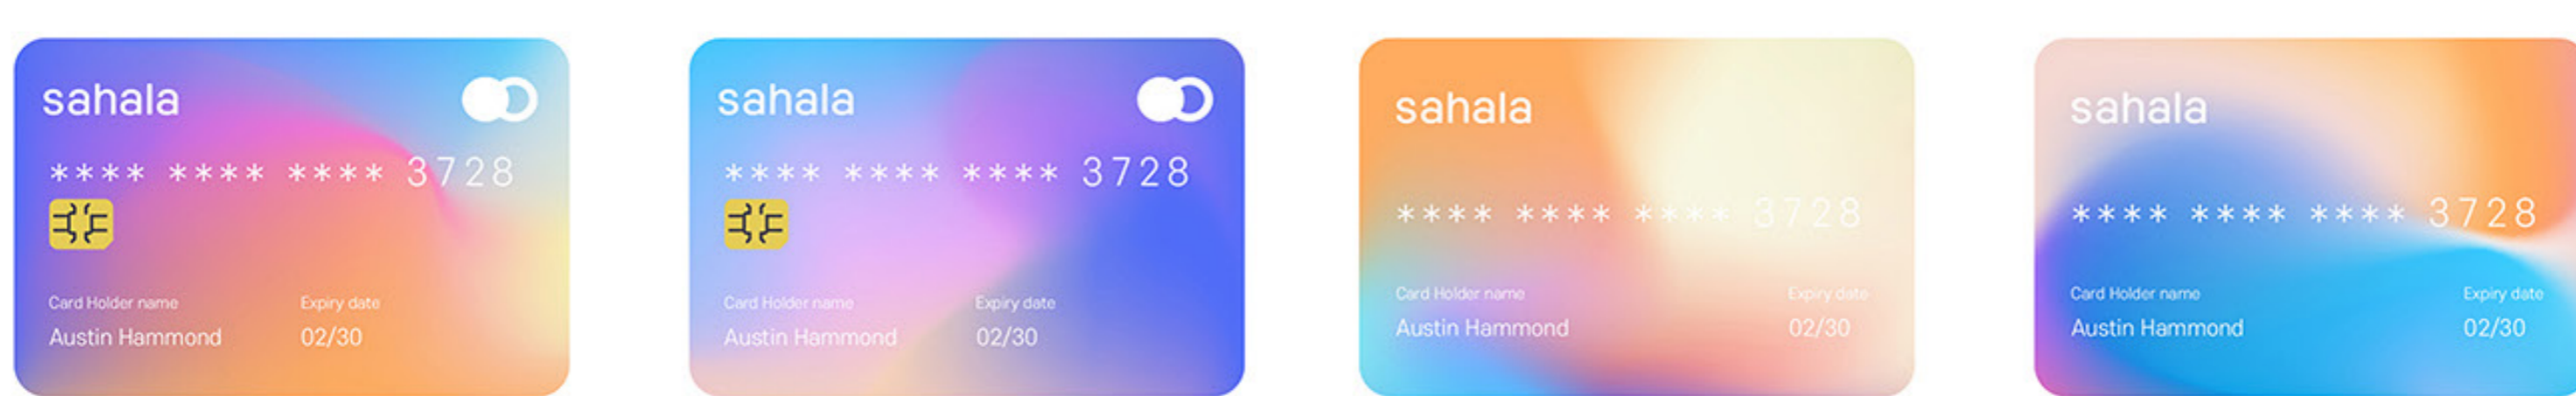

sahala

sahala

LOGO ELEMENTS

LOCKUP OF OUR LOGO

LOCKUP OF OUR LOGO

COLOR PALETTE

PRIMARY

SECONDARY

sahala

enjoy life without the hassle of paying extra