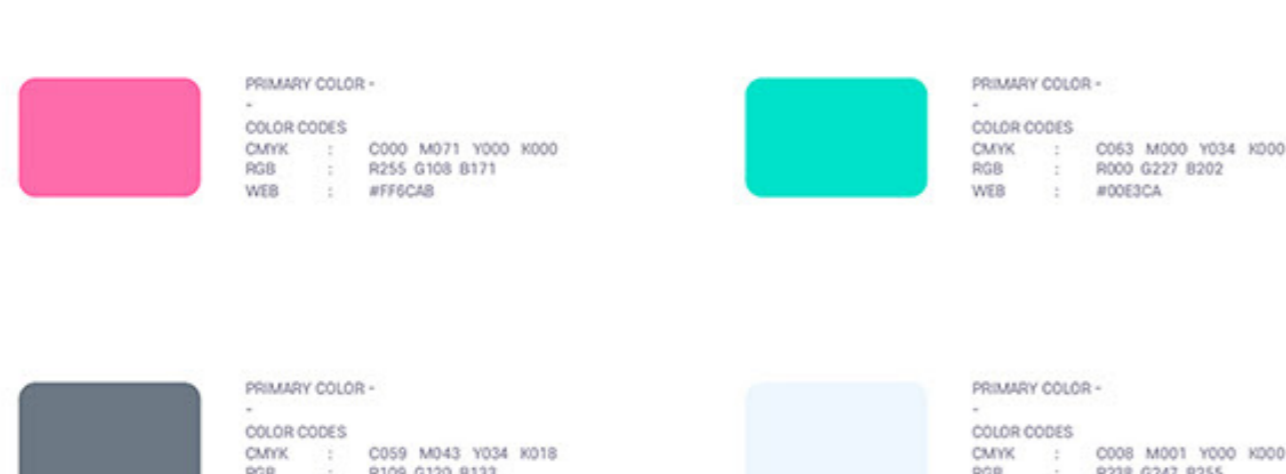

LOGO ELEMENTS

LOCKUP OF OUR LOGO

LOCKUP OF OUR LOGO

COLOR PALETTE

PRIMARY

SECONDARY